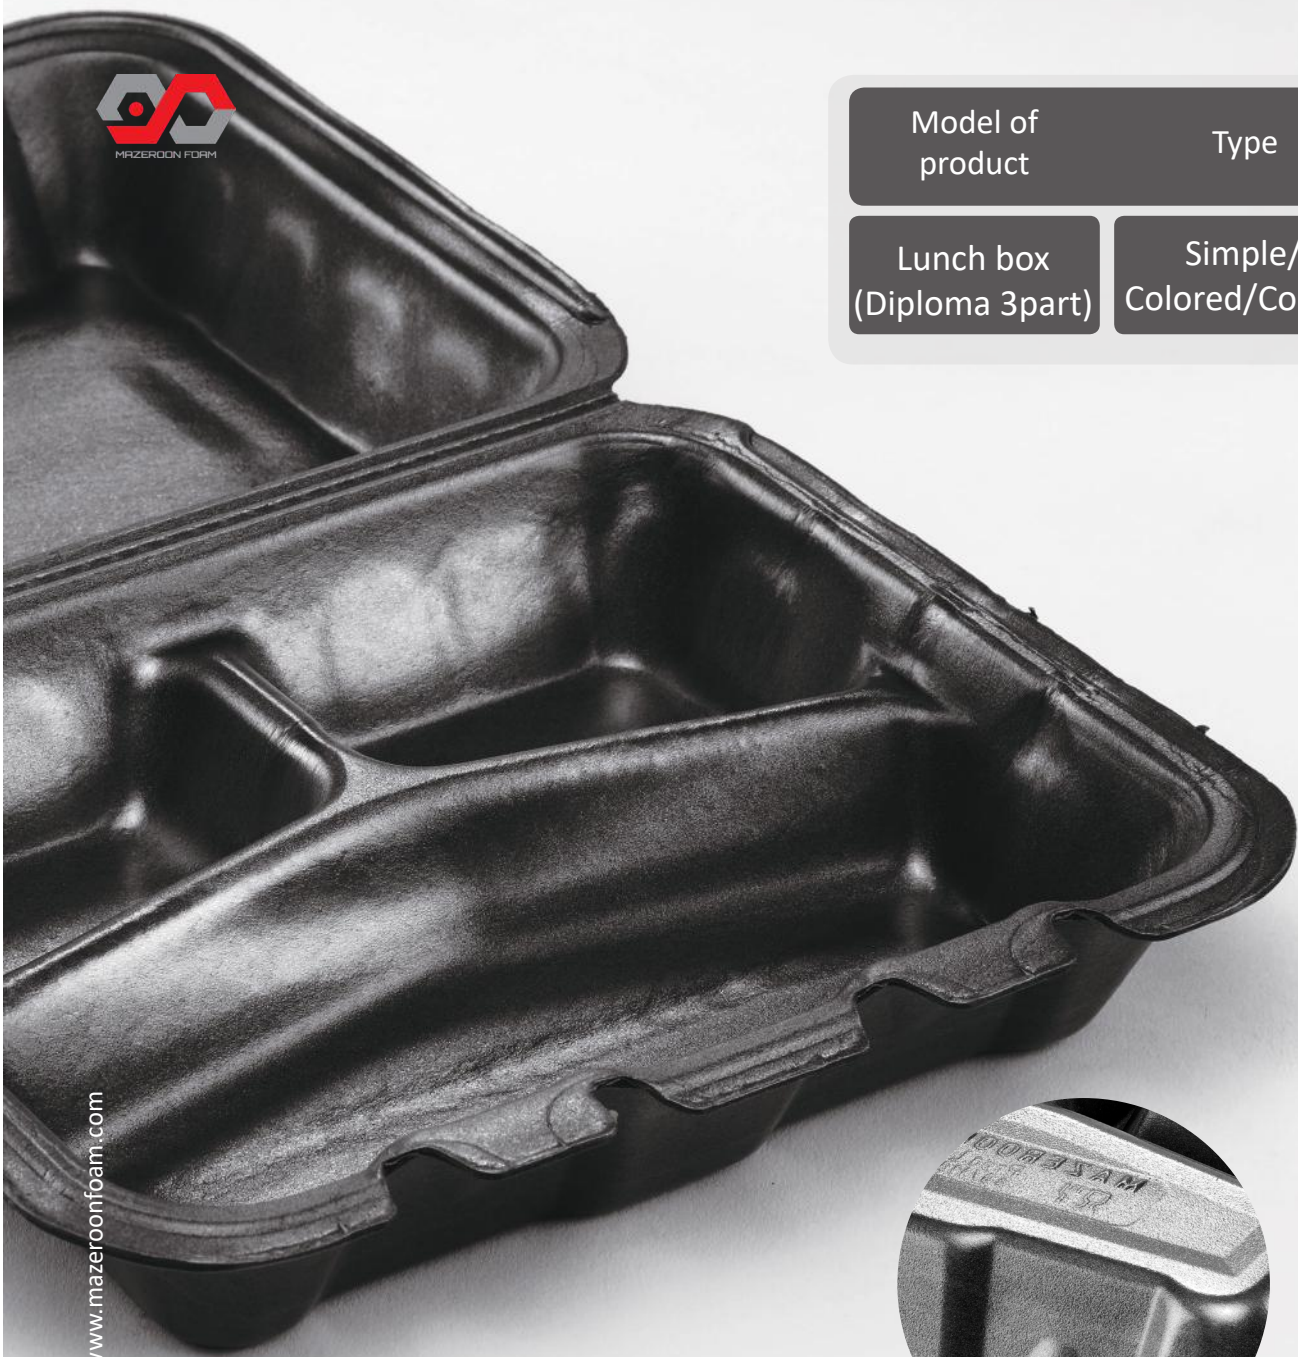

Disposable Dishes

Mazeroon Foam products' user manual

MAZERON FORM

We make your life more comfortable

Disposable Food Dishes

- Producing various types of food dishes and absorbent colored coated and simple foam tray that suitable for packaging chicken meat, fish, and vegetables.
- Producing various types of luxury dishes that suitable for luxury and special hotels and restaurants.
- Producing various types of foam dishes for special and printed orders.

Model of product	Type	Size	Quantity in each package	Quantity in each container
Lunch box (Diploma)	Simple/ Colored/Coated	25x20x9	100	1000/1100

Model of product	Type	Size	Quantity in each package	Quantity in each container
Double lunch box (2 Parts)	Simple/ Colored/Coated	27.5x14.5x8	200	700/800

Model of product	Type	Size	Quantity in each package	Quantity in each container
Lunch box (Diploma 3part)	Simple/ Colored/Coated	25x20x9	100	1000/1100

High and fast absorption

Before absorption

5 Minutes after packaging